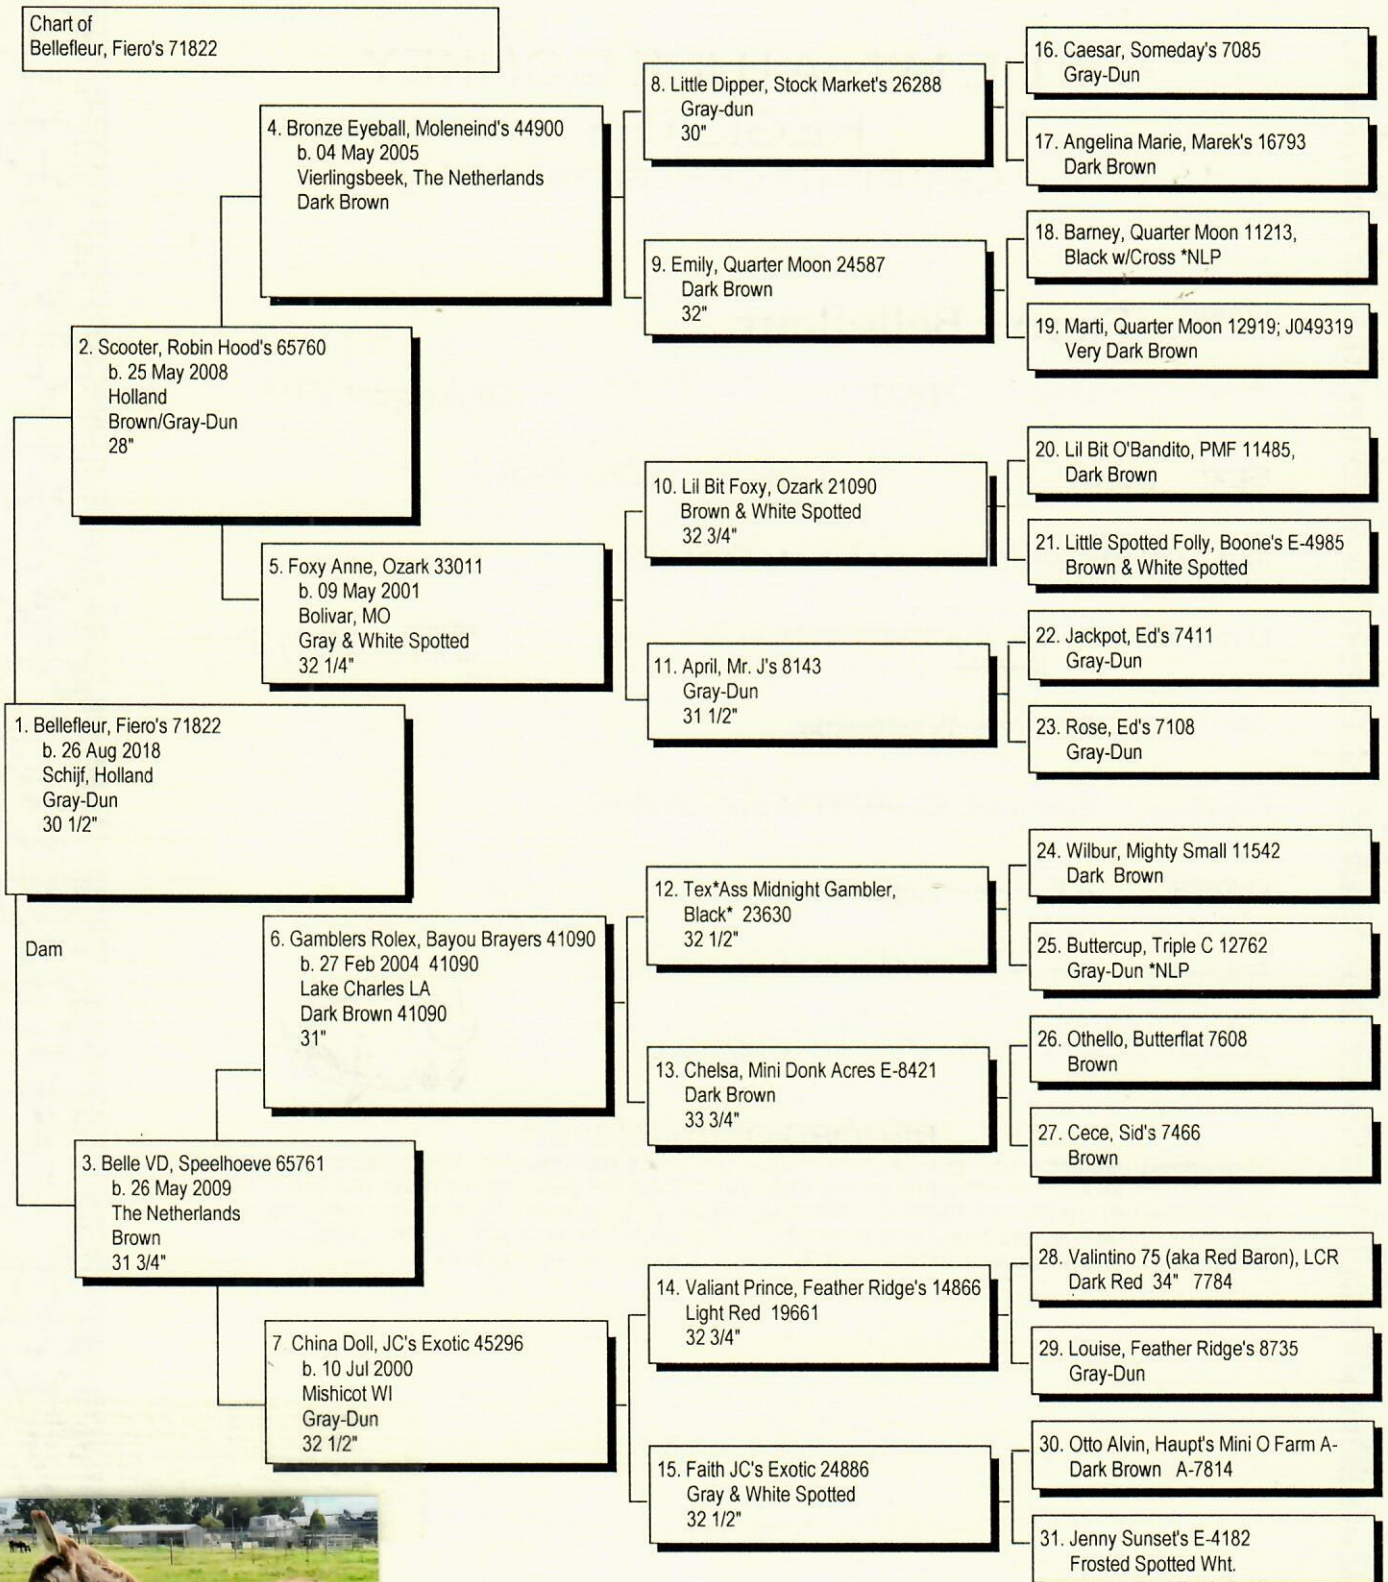

Pedigree

Chart #1

The American Donkey and Mule Society,
 PO Box 1210, Lewisville TX 75067
www.lovelongears.com/ (972) 219-0781
 The American Donkey and Mule Society is not
 responsible for errors in information submitted to
 the registry.