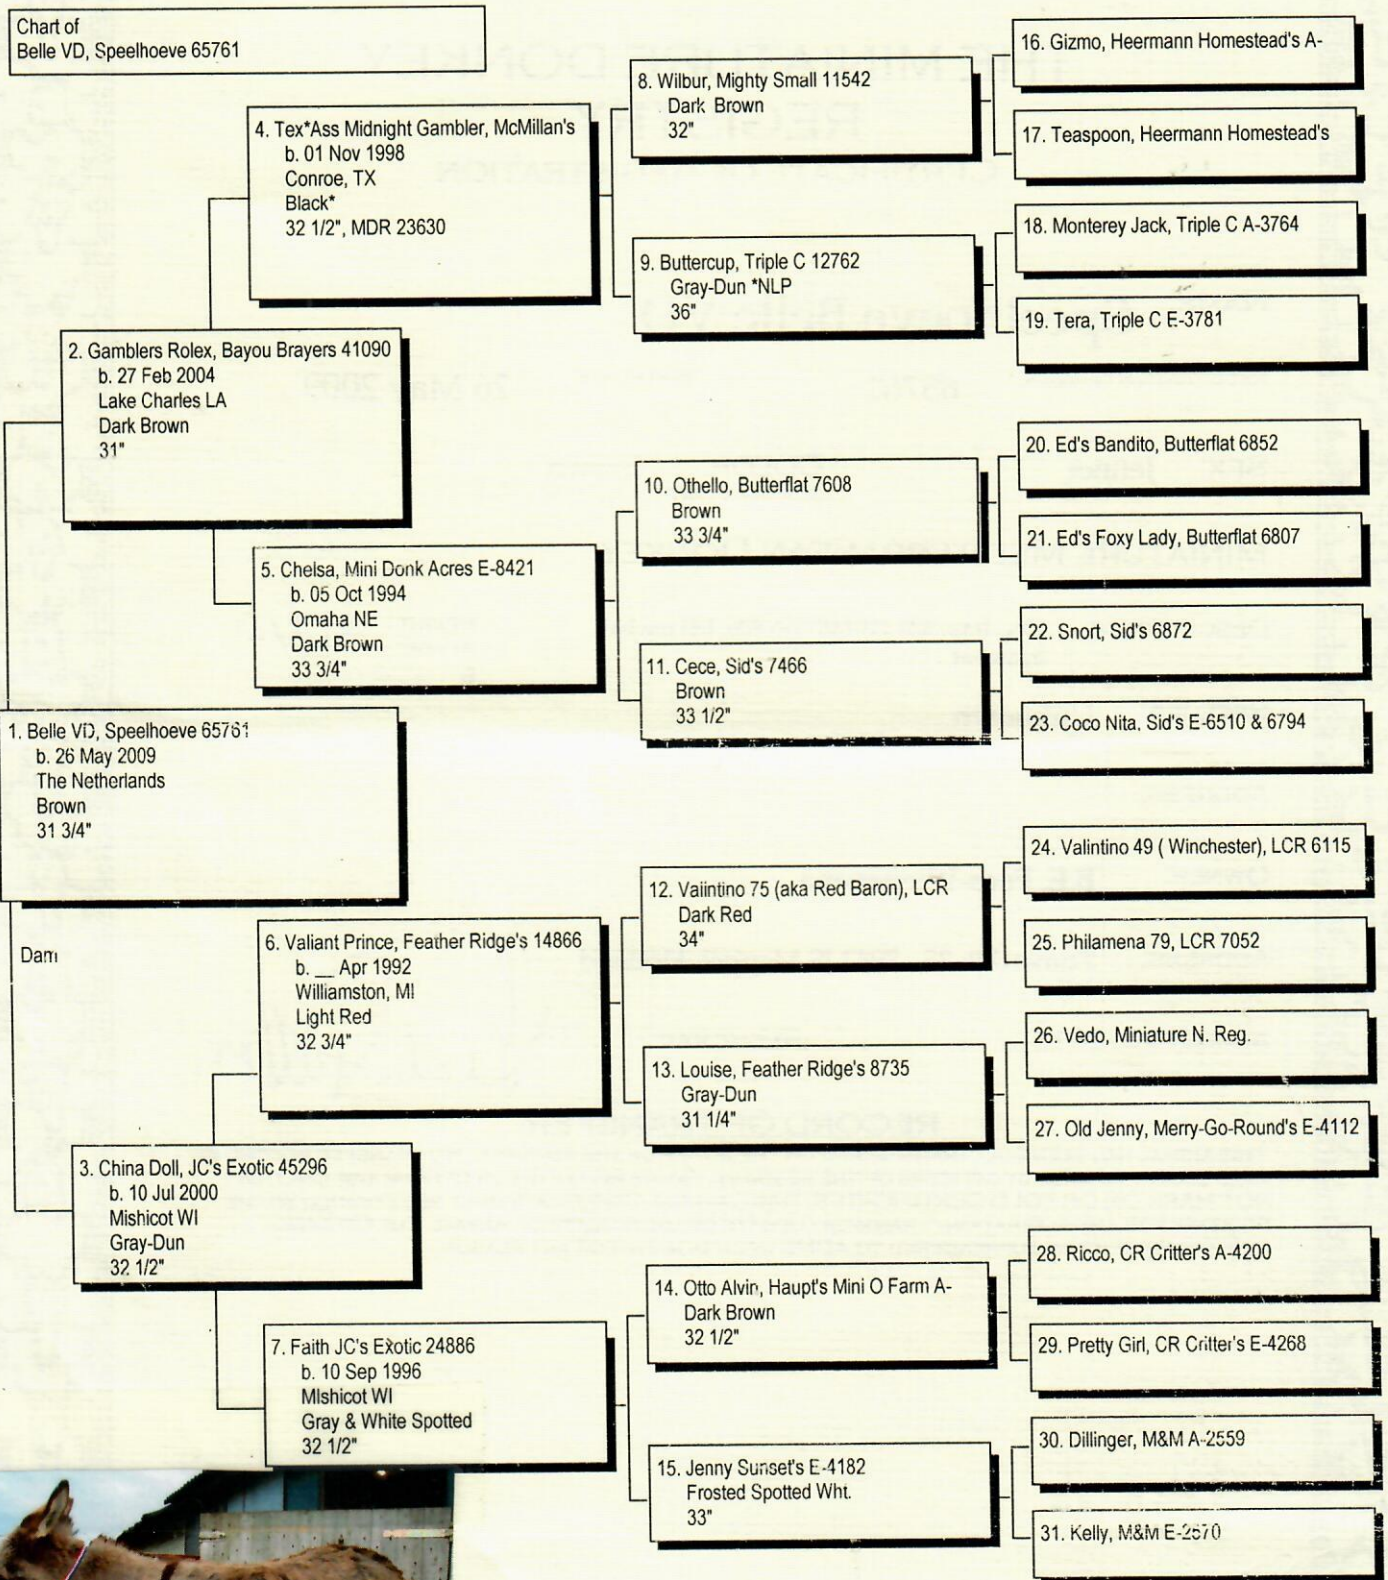

Pedigree

Chart #1

The American Donkey and Mule Society
 P.O. Box 1210, Lewisville, TX 75067 (972) 219-0781
 The American Donkey and Mule Society is not responsible
 for errors in information submitted to the registry.