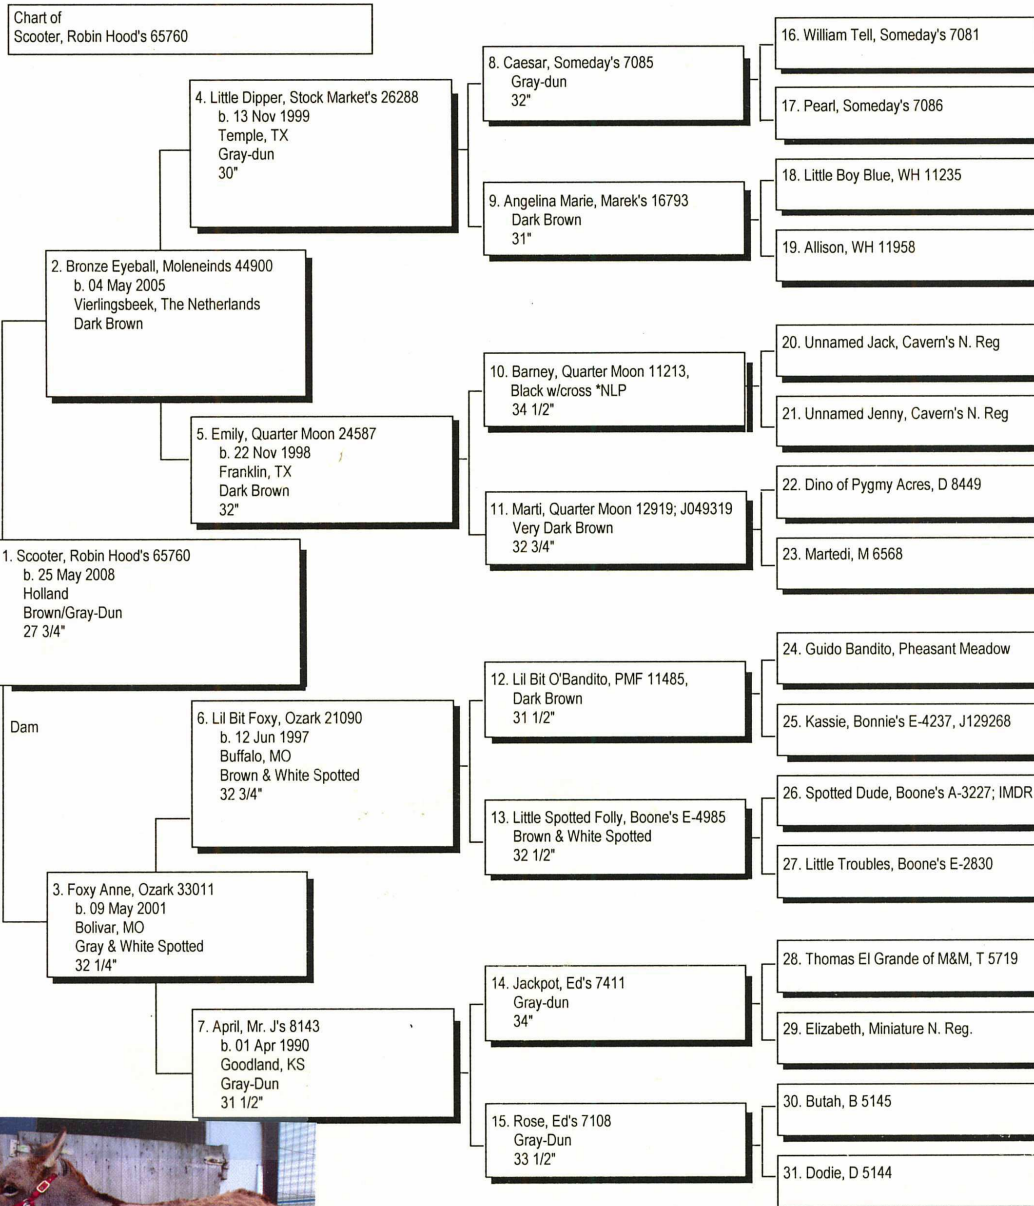

Pedigree

Chart #1

The American Donkey and Mule Society  
 P.O. Box 1210, Lewisville, TX 75067 (972) 219-0781  
 The American Donkey and Mule Society is not responsible  
 for errors in information submitted to the registry.