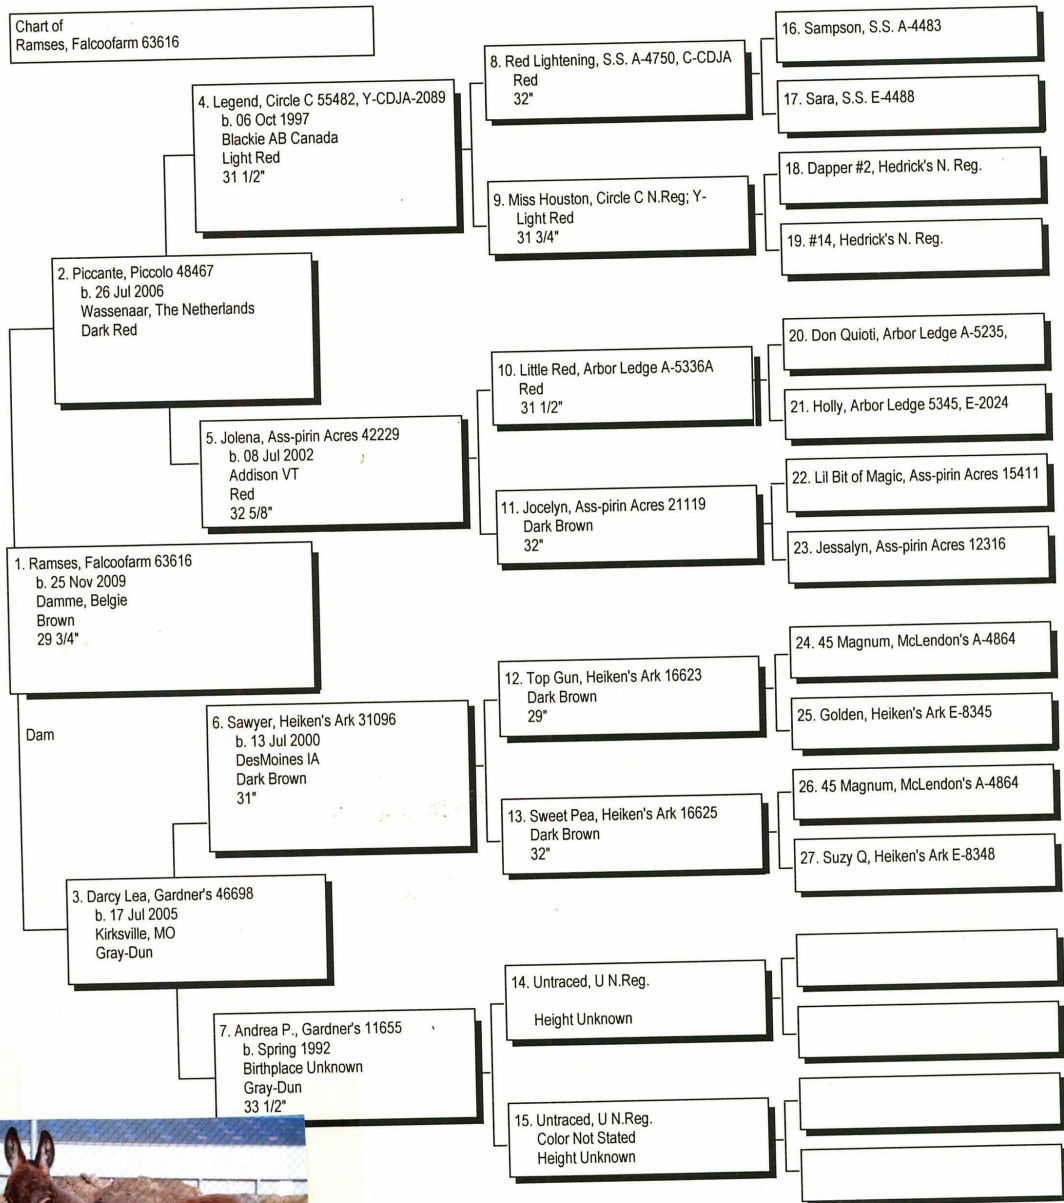

Pedigree

Chart #1

The American Donkey and Mule Society  
 P.O. Box 1210, Lewisville, TX 75067 (972) 219-0781  
 The American Donkey and Mule Society is not responsible  
 for errors in information submitted to the registry.