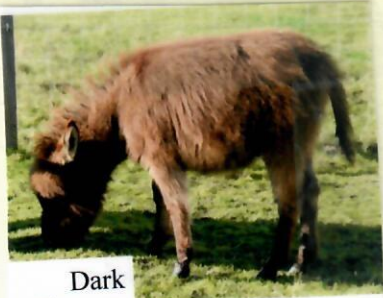

Pedigree

Chart #1

Dark Pleasure

The American Donkey and Mule Society,  
 PO Box 1210, Lewisville TX 75067  
 www.lovelongears.com/ (972) 219-0781  
 The American Donkey and Mule Society is not  
 responsible for errors in information submitted to  
 the registry.