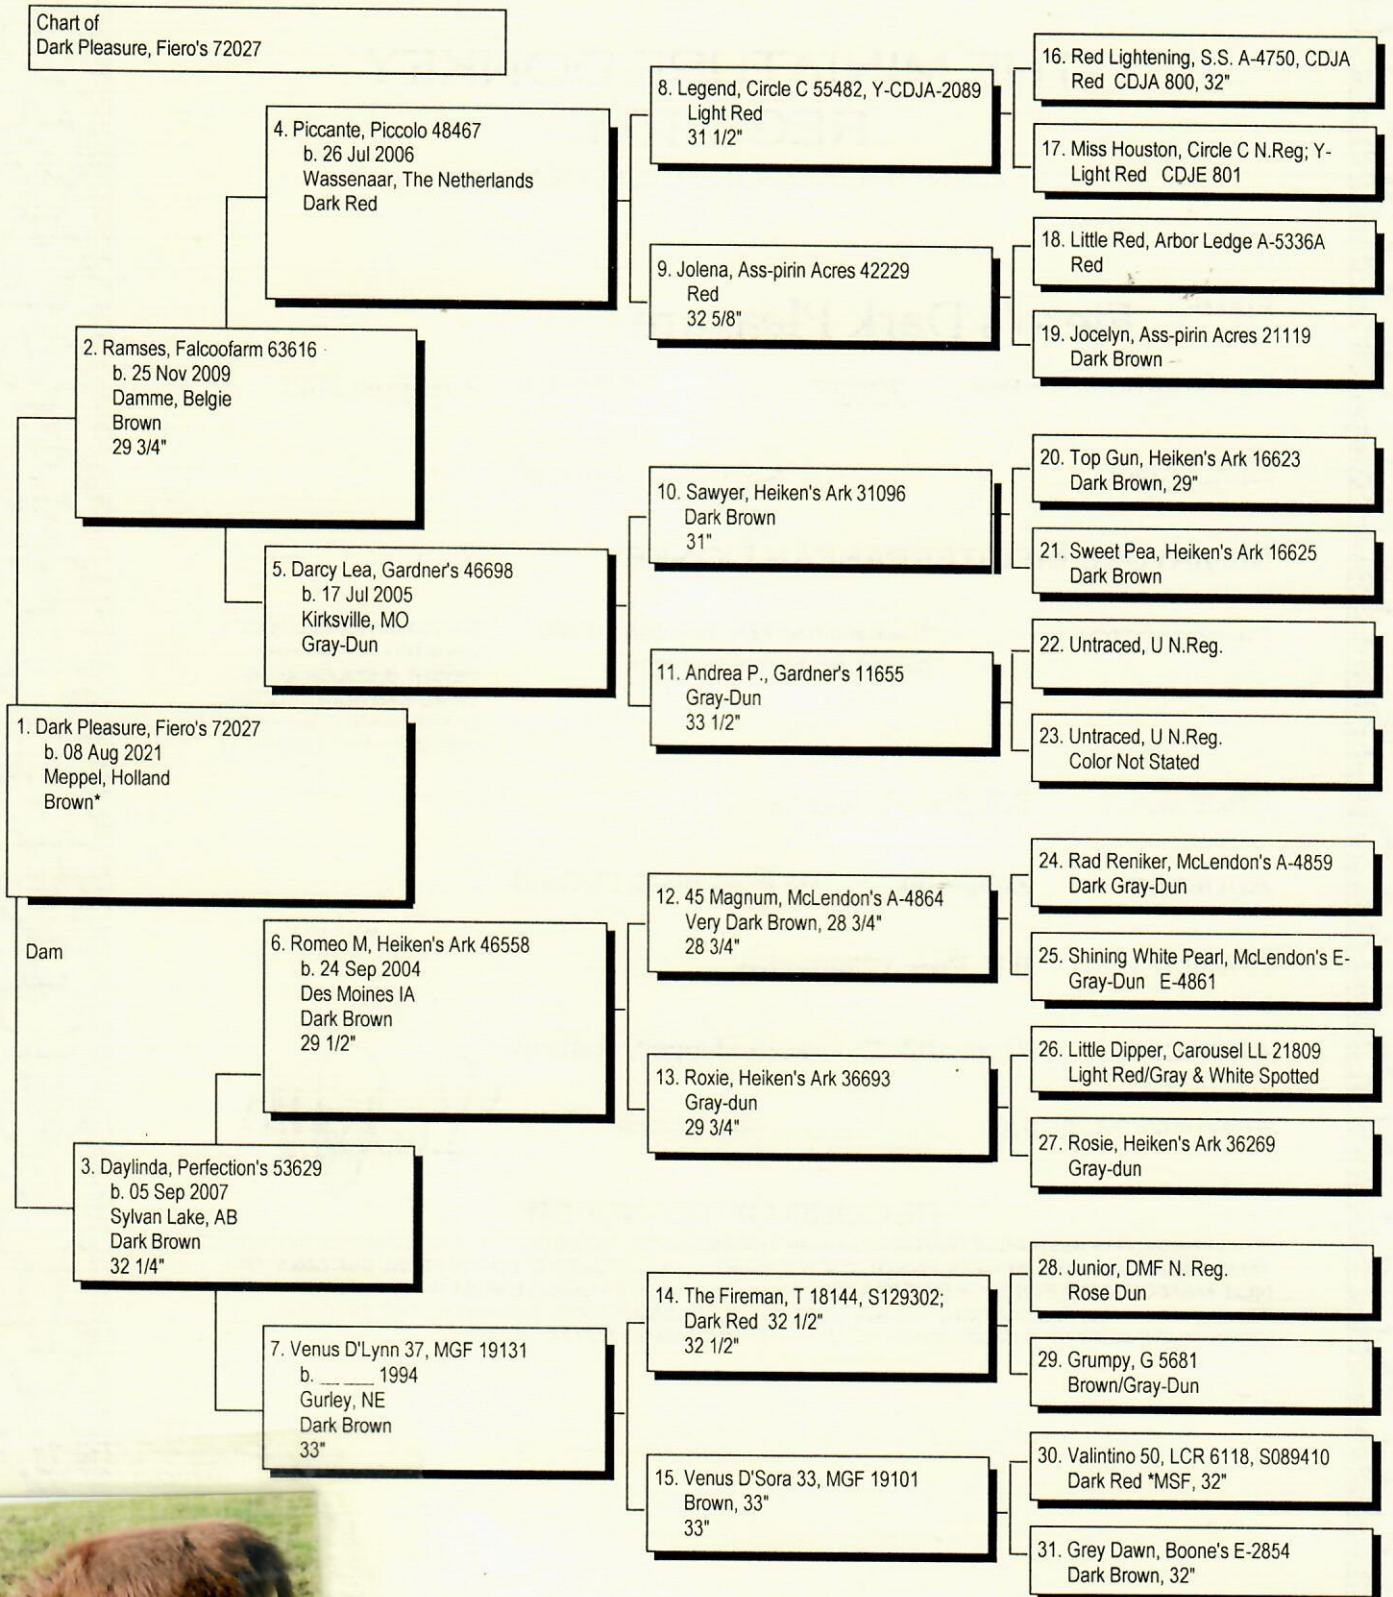

Pedigree

Chart #1

Dark Pleasure

The American Donkey and Mule Society,  
 PO Box 1210, Lewisville TX 75067  
 www.lovelongears.com/ (972) 219-0781  
 The American Donkey and Mule Society is not  
 responsible for errors in information submitted to  
 the registry.