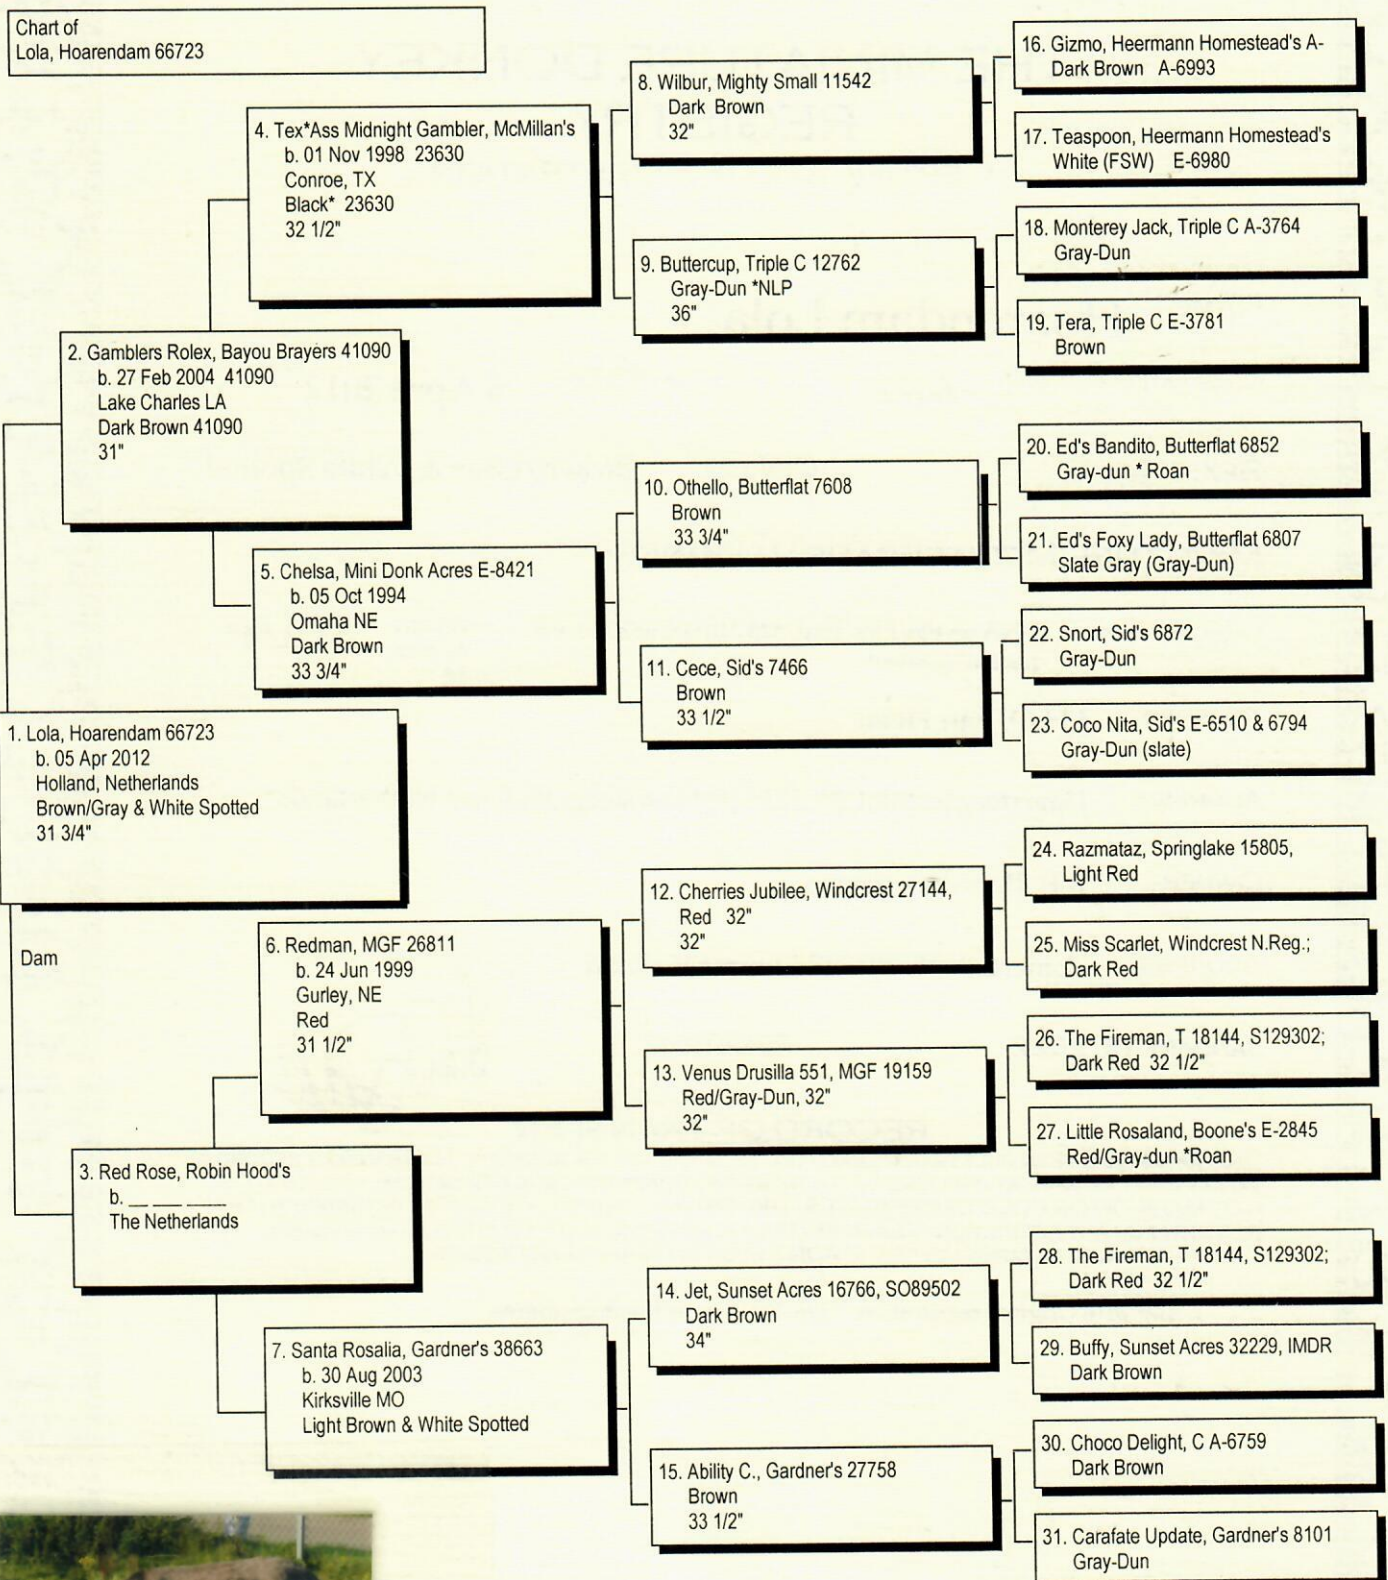

Pedigree

Chart #1

Lola

The American Donkey and Mule Society,
 PO Box 1210, Lewisville TX 75067
 www.lovelongears.com/ (972) 219-0781
 The American Donkey and Mule Society is not
 responsible for errors in information submitted to
 the registry.