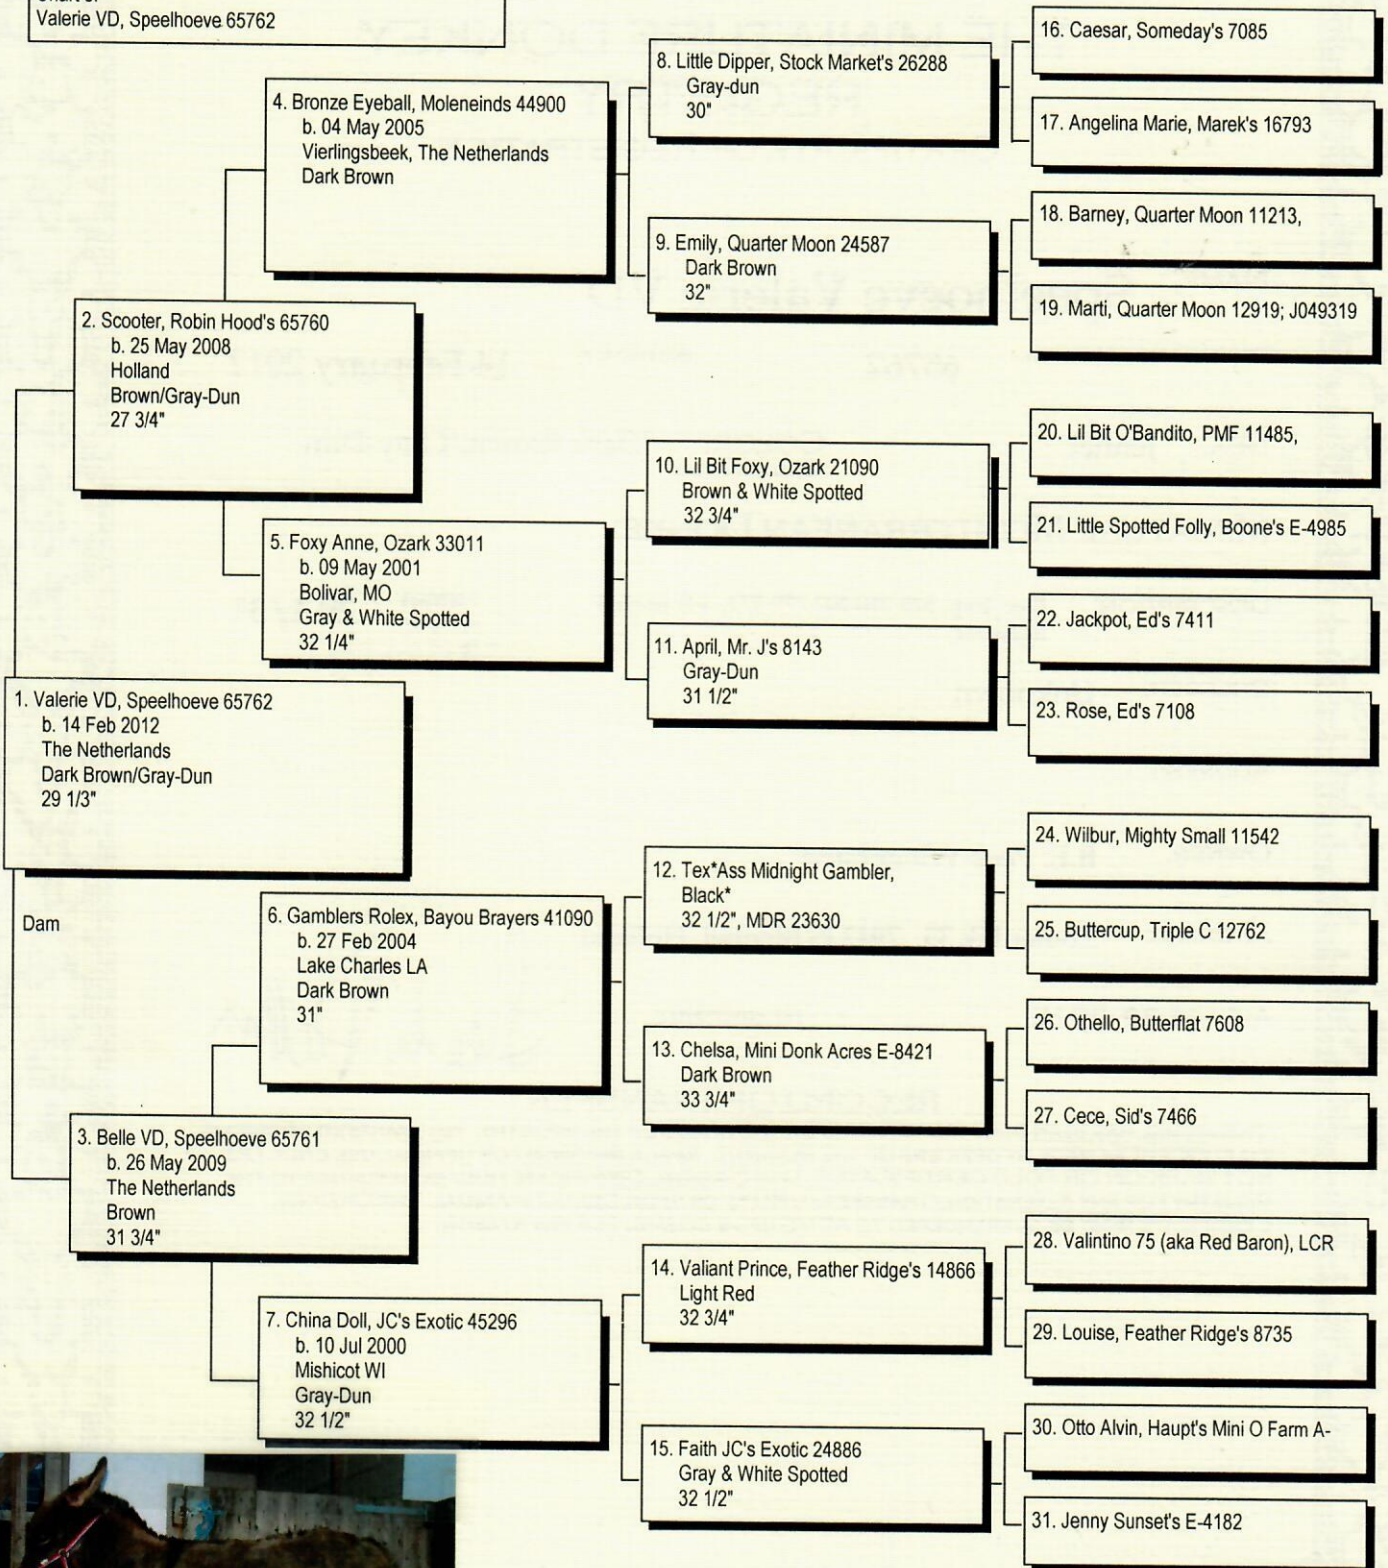

Pedigree

Chart #1

Chart of  
Valerie VD, Speelhoeve 65762

The American Donkey and Mule Society  
 P.O. Box 1210, Lewisville, TX 75067 (972) 219-0781  
 The American Donkey and Mule Society is not responsible  
 for errors in information submitted to the registry.