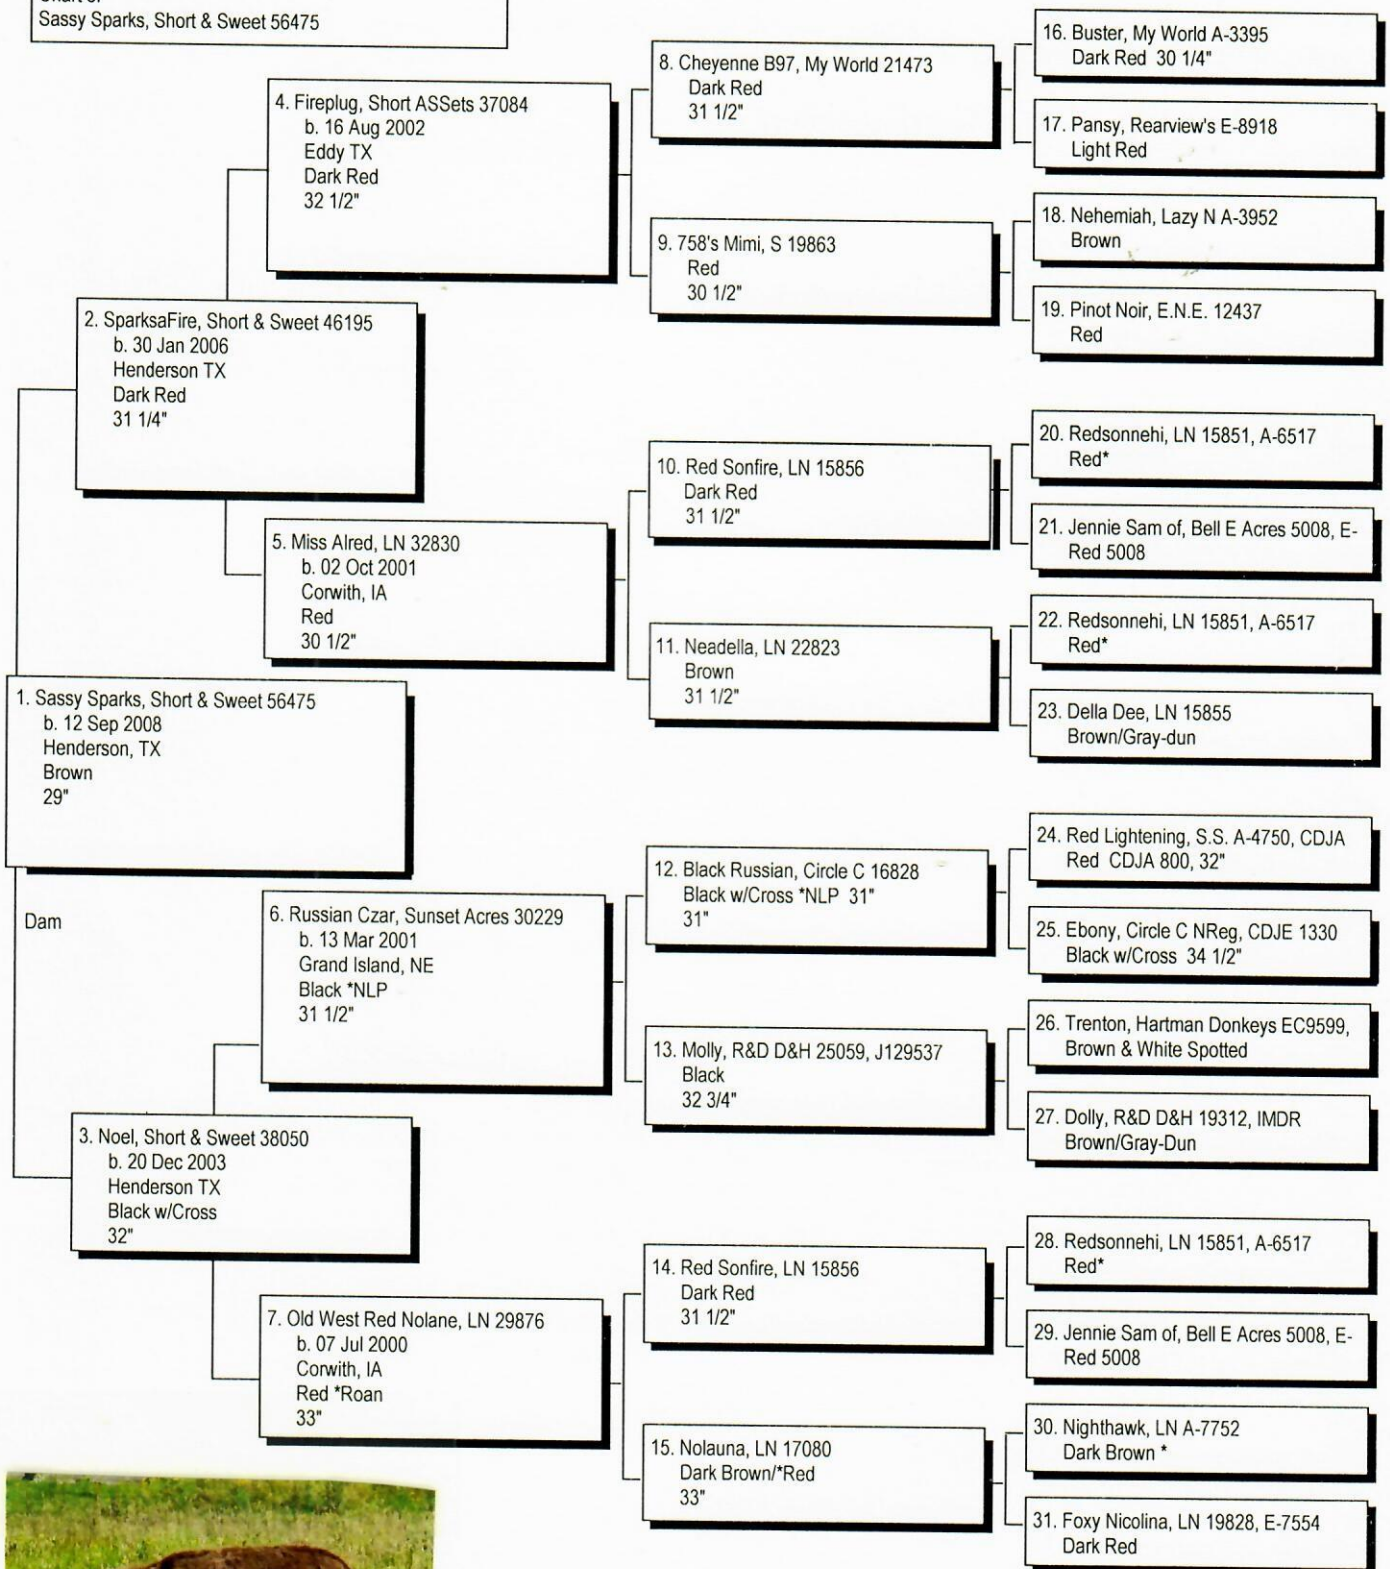

Pedigree

Chart #1

Chart of
Sassy Sparks, Short & Sweet 56475

The American Donkey and Mule Society,
PO Box 1210, Lewisville TX 75067
www.lovelongears.com/ (972) 219-0781
The American Donkey and Mule Society is not
responsible for errors in information submitted to
the registry.