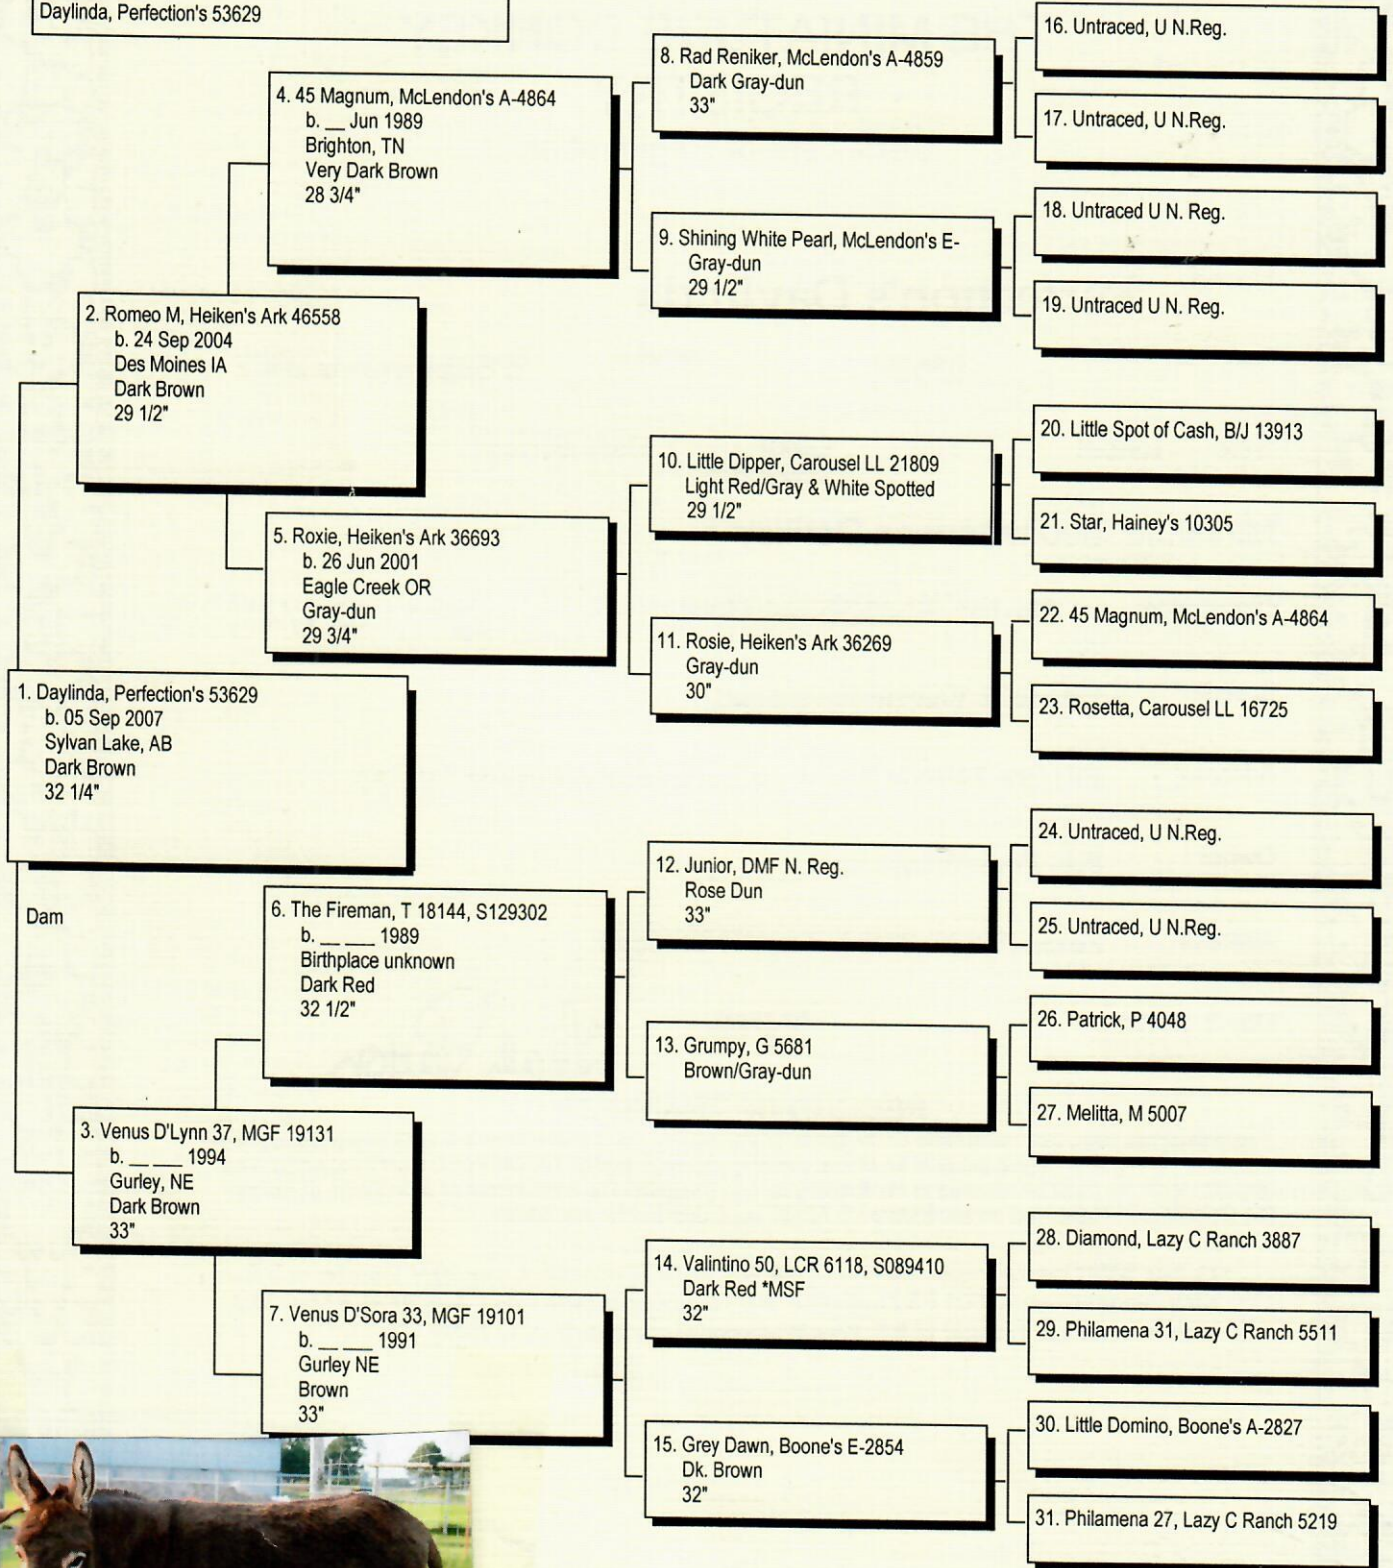

Pedigree

Chart #1

Chart of
Daylinda, Perfection's 53629

The American Donkey and Mule Society
P.O. Box 1210, Lewisville, TX 75067 (972) 219-0781
The American Donkey and Mule Society is not responsible
for errors in information submitted to the registry.